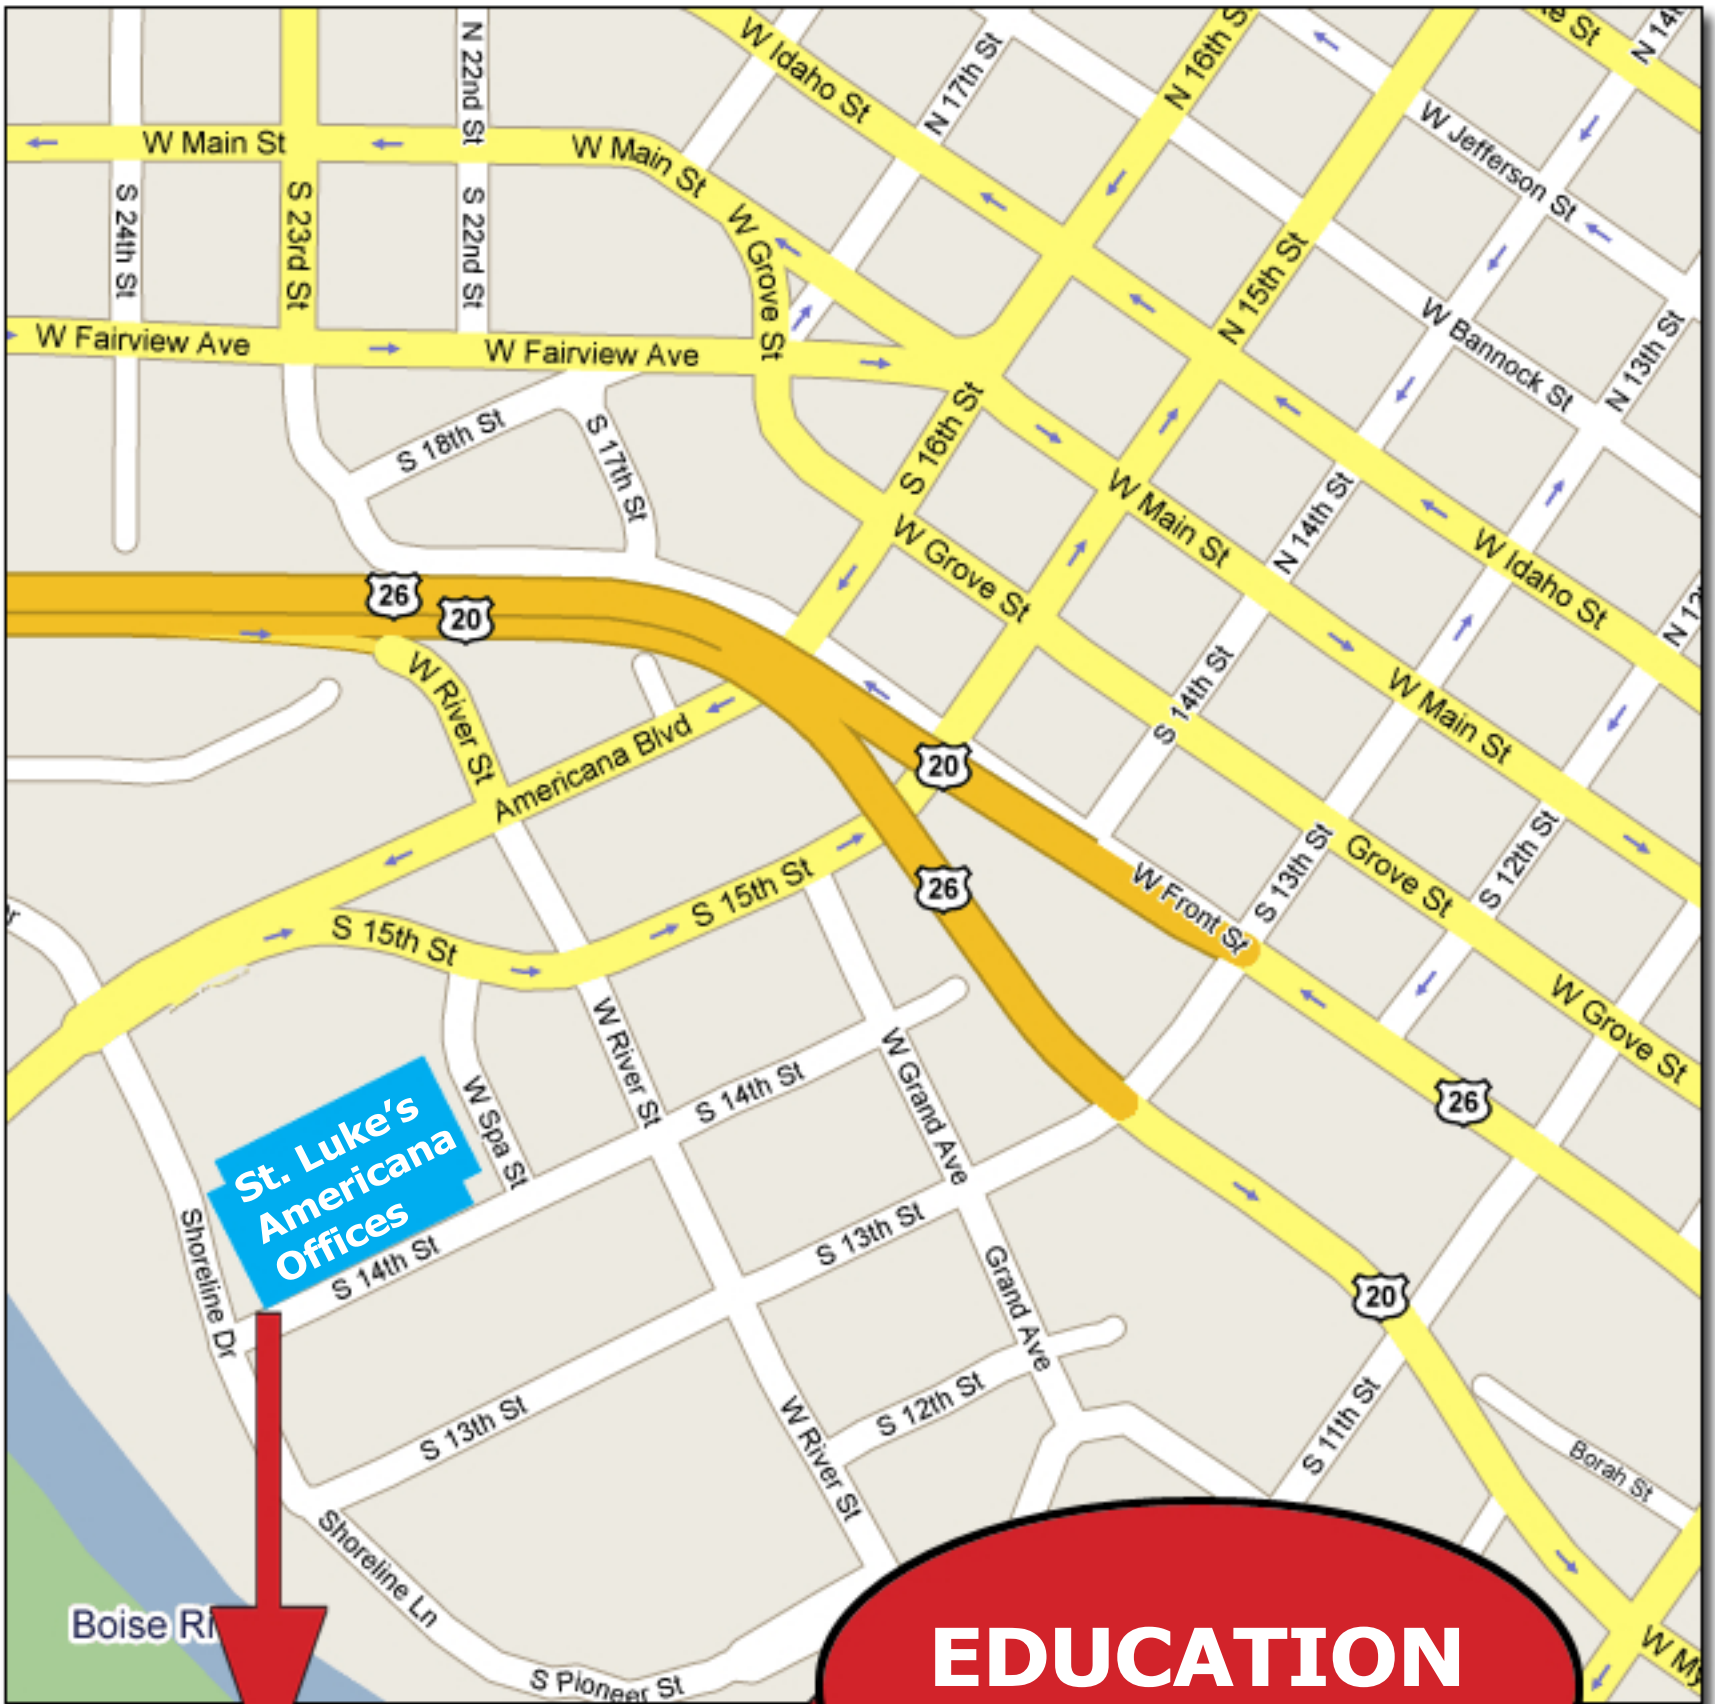

# St. Luke's Education at Americana

**EDUCATION  
ENTRANCE**

**St. Luke's Education  
at Americana  
700 Americana Blvd.  
Boise, ID 83702**

**[CLICK HERE TO LINK  
TO GOOGLE MAPS FOR  
DRIVING DIRECTIONS](#)**